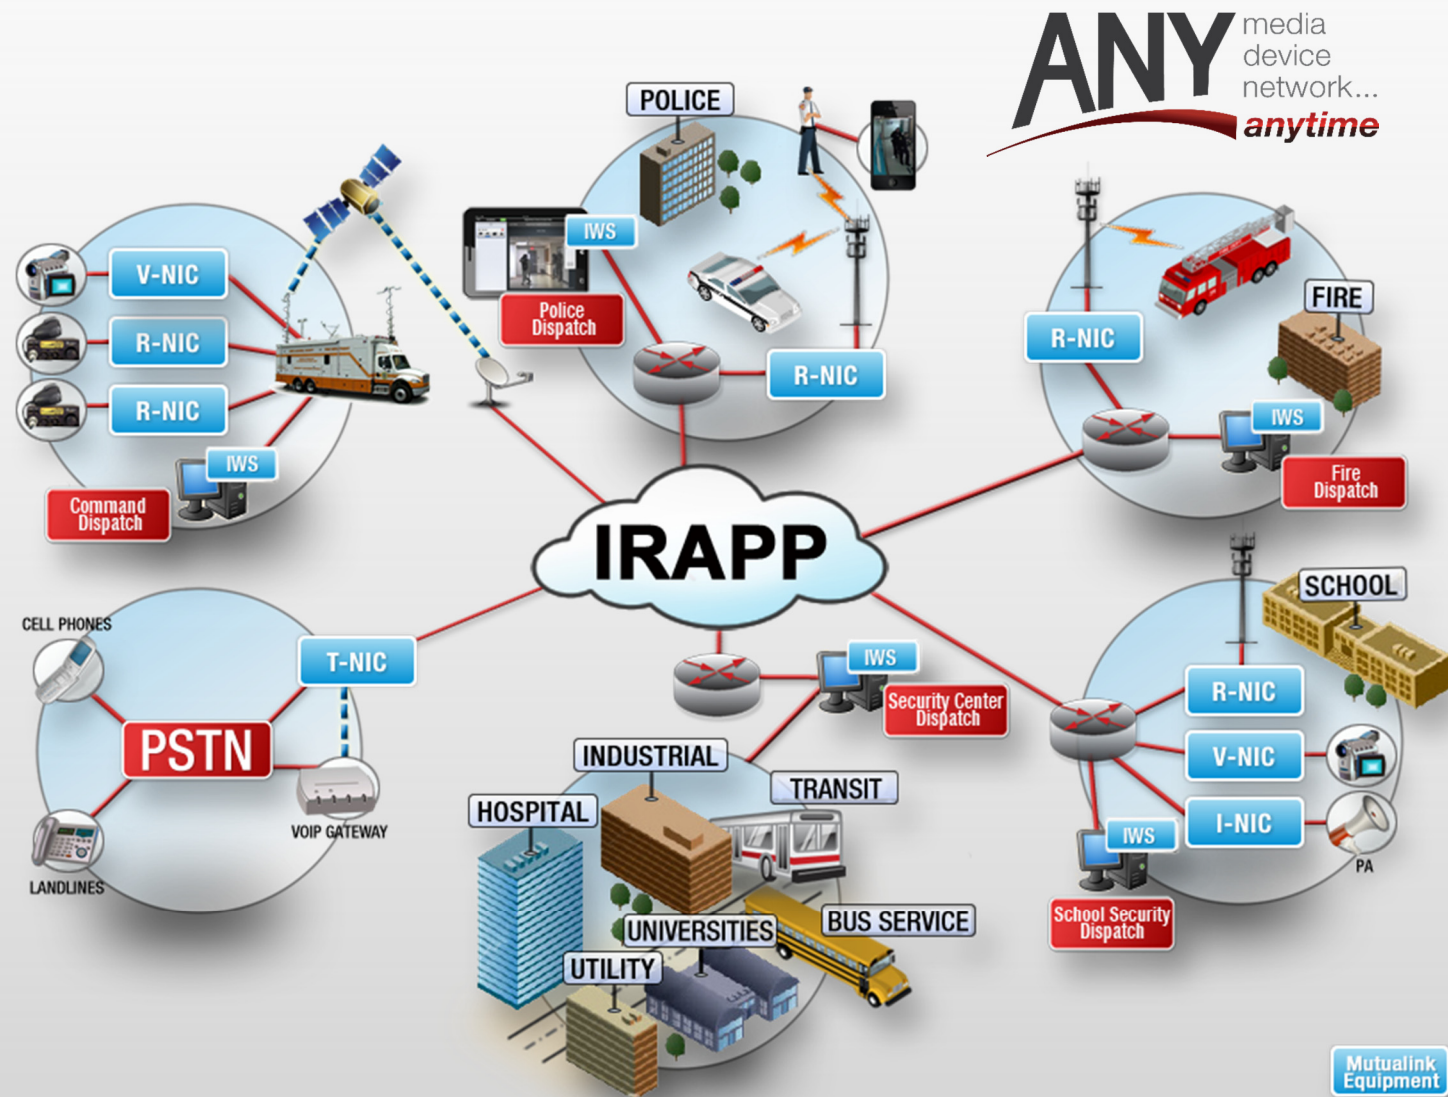

Mutualink Interoperability

ANY media
device
network...
anytime

The Problem We Solve

Mutualink securely bridges enterprise communications ecosystems enabling secure, real-time multimedia interoperable communications across the nation – across all of society (federal, state, local, private).

First Responder Agencies Want to Choose Media and Pipes

Any Media

- Radio
- Video
- Telephone
- PTT Apps
- Data
- COP
- Etc.

Any Network

- Terrestrial
- 4g Commercial
- FirstNet
- Satellite
- Etc.

Sharing

Customer Experience: User Interfaces and Gateways

Complex Problem Made Simple:

- **User Interfaces** enable access to the technology through software client or appliance
- **Gateways** enable onboarding media and can be actual or virtual.
- **Securely Bridging Ecosystems**